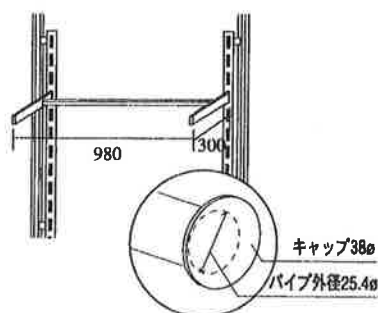

SH-32 ハンガーバーパイプ (丸)
Round pipe
980mm with 300mm Brackets