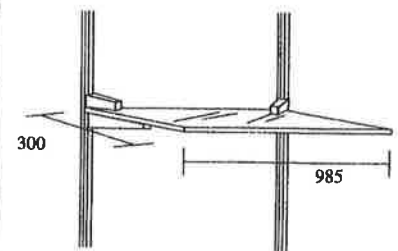

SAKURA International Inc.

SH-01 平棚 1m
 (標準取り付け高さ1100mmH)
 Flat Shelf 1m

(Standard installation height 1100mmH)

SH-02 平棚 2m
 (標準取り付け高さ1100mmH)
 Flat Shelf 2m

(Standard installation height 1100mmH)

SH-03 ガラス棚
 Glass Shelf

SH-21 直付柱 (2本セット)
 Special support
 for slant shelves& pipes

SH-22 直付柱式平棚
 Flat Shelf for SH-21
 (Height adjustable)

Need to order Special support,
 Item SH-21 together.
 SH-21の直付柱が別途必要です。

SH-23 直付柱式傾斜棚
 Slant Shelves
 for special support
 (Height adjustable)