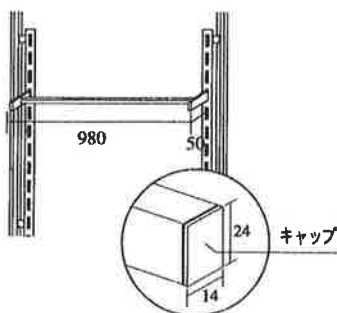

SAKURA International Inc.

SH-01 平棚 1m
 (標準取り付け高さ1100mmH)
 Flat Shelf 1m

(Standard installation height 1100mmH)

SH-02 平棚 2m
 (標準取り付け高さ1100mmH)
 Flat Shelf 2m

(Standard installation height 1100mmH)

SH-03 ガラス棚
 Glass Shelf

SH-21 直付柱 (2本セット)
 Special support
 for slant shelves& pipes

SH-22 直付柱式平棚
 Flat Shelf for SH-21
 (Height adjustable)

Need to order Special support,
 Item SH-21 together.
 SH-21の直付柱が別途必要です。

SH-23 直付柱式傾斜棚
 Slant Shelves
 for special support
 (Height adjustable)

Need to order Special support,
 Item SH-21 together.
 SH-21の直付柱が別途必要です。

SH-31 ハンガーバーパイプ (角)
 Square pipe
 980mm with 50mm Brackets

Need to order Special support,
 Item SH-21 together.
 SH-21の直付柱が別途必要です。