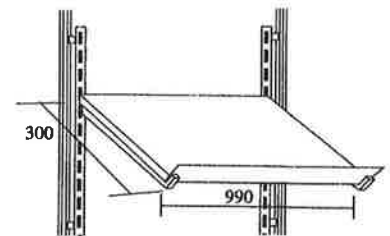

SAKURA International Inc.

SH-01 平棚 1m
 (標準取り付け高さ1100mmH)
 Flat Shelf 1m

(Standard installation height 1100mmH)

SH-02 平棚 2m
 (標準取り付け高さ1100mmH)
 Flat Shelf 2m

(Standard installation height 1100mmH)

SH-03 ガラス棚
 Glass Shelf

SH-21 直付柱 (2本セット)
 Special support
 for slant shelves& pipes

SH-22 直付柱式平棚
 Flat Shelf for SH-21
 (Height adjustable)

Need to order Special support,
 Item SH-21 together.
 SH-21の直付柱が別途必要です。

SH-23 直付柱式傾斜棚
 Slant Shelves
 for special support
 (Height adjustable)

Need to order Special support,
 Item SH-21 together.
 SH-21の直付柱が別途必要です。

SH-31 ハンガーバーパイプ (角)
 Square pipe
 980mm with 50mm Brackets

Need to order Special support,
 Item SH-21 together.
 SH-21の直付柱が別途必要です。